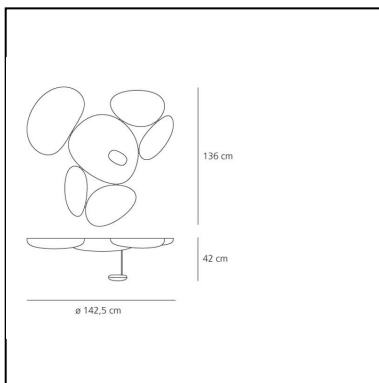

Skydro Ceiling Led 3000K

Ross Lovegrove

IP20   Dimmerable:  

LUMINAIRE

- Watt: **29W**
- Delivered lumens output: **1662lm**
- CCT: **3000K**
- Efficiency: **58%**
- Efficacy: **57.31lm/W**
- CRI: **90**
- Dimmable Typology: **Push**

Notes

Available in two versions: the first, in which the indirect light comes from a lighting unit integrated into the lamp, the second, in which the indirect light comes from a wall projector that is separate from the lamp. Skydro is a sectional unit that enables numerous elements to be added. To assemble the multiple units it needs - in addition to the basic units (with or without light source) - an assembly kit (template) and cable kits for the electrical connection.

DIMENSIONS

- Height: **cm 136**
- Diameter: **cm 142**
- Depth: **cm 42**
- Glow Wire Test: **960°C**

SOURCES INCLUDED

- Category: **Led**
- Number: **1**
- Watt: **29W**
- Delivered lumens output: **4230lm**
- Color temperature (K): **3000K**
- CRI: **90**
- Color Tolerance: **MacAdam 2SDCM**