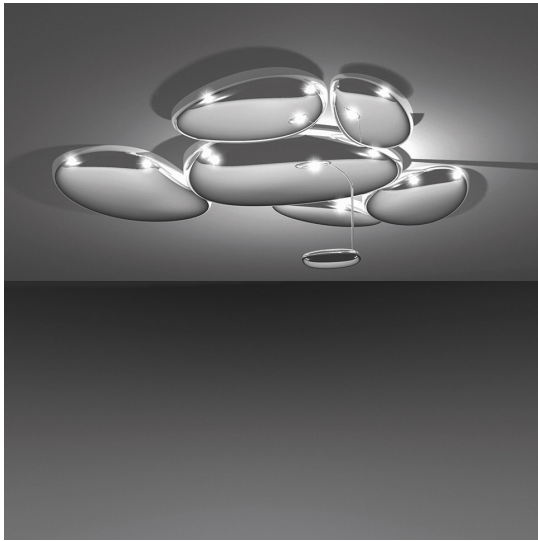

Skydro Ceiling Led 3000K

Ross Lovegrove

IP20   Dimmerable:  

LUMINAIRE

- Watt: **29W**
- Delivered lumens output: **1662lm**
- CCT: **3000K**
- Efficiency: **58%**
- Efficacy: **57.31lm/W**
- CRI: **90**
- Dimmable Typology: **Push**

Notes

Available in two versions: the first, in which the indirect light comes from a lighting unit integrated into the lamp, the second, in which the indirect light comes from a wall projector that is separate from the lamp. Skydro is a sectional unit that enables numerous elements to be added. To assemble the multiple units it needs - in addition to the basic units (with or without light source) - an assembly kit (template) and cable kits for the electrical connection.

DESCRIPTION

Ceiling lamp, a further development of the Hydro series. A series of pebbles forms a bright sky reflecting the light that bounces on its biomorphic surfaces.

PRODUCT CODE: 1245110A

FEATURES

- Article Code: **1245110A**
- Colour: **Polished chrome**
- Installation: **Ceiling**
- Material: **Aluminium, steel, ABS**
- Series: **Design Collection**
- Environment: **Indoor**
- Emission: **Indirect**
- design by: **Ross Lovegrove**

DIMENSIONS

- Height: **cm 136**
- Diameter: **cm 142**
- Depth: **cm 42**
- Glow Wire Test: **960°C**

SOURCES INCLUDED

- Category: **Led**
- Number: **1**
- Watt: **29W**
- Delivered lumens output: **4230lm**
- Color temperature (K): **3000K**
- CRI: **90**
- Color Tolerance: **MacAdam 2SDCM**